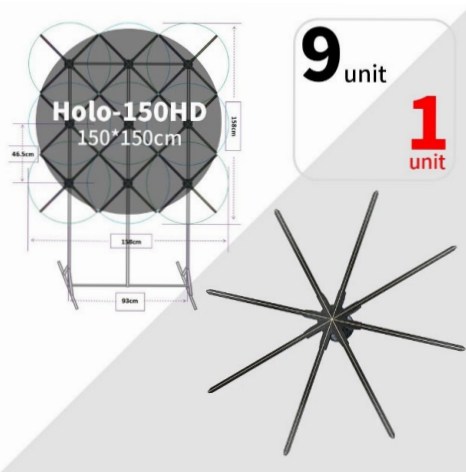

3D HOLOGRAM FAN DISPLAY PRODUCT RANGE

Mini 3D Hologram Display

- ◆ Desktop
- ◆ Plastic Cover

Specification

Model No	HOLO32
LEDs	224pcs
Resolution	1400*224
Input Power	AC100--240V, 50--60Hz, DC12V/3A
Upload Method	WIFI APP & TF card
File Format	MP4/JPG/MOV
View Angle	176°
Size	380*340*120mm
Weight	0.5Kg

Biggest Sizes 3D Hologram Display

- ◆ 8 Blades
- ◆ World's biggest sizes
- ◆ Sync Holowall
- ◆ Cloud Management

- Super Size
- Ultra-clear image quality
- High-end Flagship

Specification

Model No	HOLO150	HOLO180
Product size	1500*1500*140mm	1800*1800*140mm
Display size	150*150cm	180*180cm
Resolution	2048*2880dpi	2048*2512dpi
LEDs	8*360pcs	8*314pcs (Big LEDs)
Viewing angle	170°	170°
Rated power	320W	400W
Rotating speed	350r/min	350r/min
Adapter input voltage	AC100~240V 50/60Hz	AC100~240V 50/60Hz
Product input voltage	24V	24V
Remote controller	Multi-function	Multi-function
Storage	16GB	16GB
File Format	MP4, AVI, RMVB, JPG	MP4, AVI, RMVB, JPG
Upload method	WiFi APP/Cloud/Web	WiFi APP/Cloud/Web
Software system	Android/iOS Mobile/Windows PC	Android/iOS Mobile/Windows PC
Upload software	APP and PC software	APP and PC software
Bluetooth for Audio	Support	Support
Sync HOLOWall	Support	Support
Test Mode	Support	Support
Brightness Adjust	Support	Support
Angle Adjust	Support	Support
Timing Function	√ (Network version)	√ (Network version)
Material	ABS+PC/Aluminum	ABS+PC/Aluminum
Lifespan	20000hrs	20000hrs
Warranty	12 months	12 months