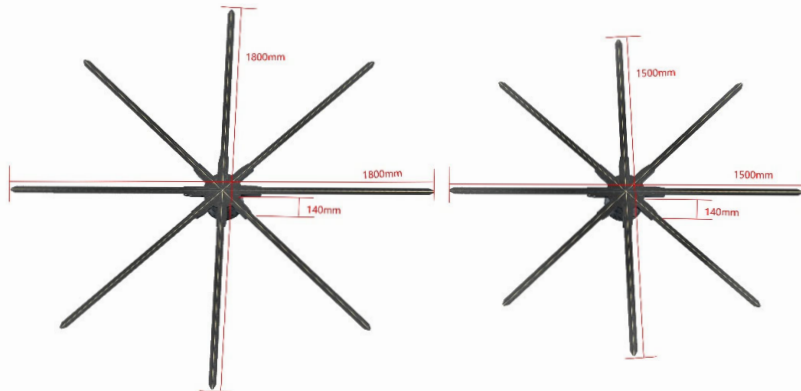

3D HOLOGRAM FAN DISPLAY PRODUCT RANGE

Mini 3D Hologram Display

- ◆ Desktop
- ◆ Plastic Cover

Specification

Model No	HOLO32
LEDs	224pcs
Resolution	1400*224
Input Power	AC100--240V, 50--60Hz, DC12V/3A
Upload Method	WIFI APP & TF card
File Format	MP4/JPG/MOV
View Angle	176°
Size	380*340*120mm
Weight	0.5Kg

Biggest Sizes 3D Hologram Display

- ◆ 8 Blades
- ◆ World's biggest sizes
- ◆ Sync Holowall
- ◆ Cloud Management

- Super Size
- Ultra-clear image quality
- High-end Flagship

Specification

Model No	HOLO150	HOLO180
Product size	1500*1500*140mm	1800*1800*140mm
Display size	150*150cm	180*180cm
Resolution	2048*2880dpi	2048*2512dpi
LEDs	8*360pcs	8*314pcs (Big LEDs)
Viewing angle	170°	170°
Rated power	320W	400W
Rotating speed	350r/min	350r/min
Adapter input voltage	AC100~240V 50/60Hz	AC100~240V 50/60Hz
Product input voltage	24V	24V
Remote controller	Multi-function	Multi-function
Storage	16GB	16GB
File Format	MP4, AVI, RMVB, JPG	MP4, AVI, RMVB, JPG
Upload method	WiFi APP/Cloud/Web	WiFi APP/Cloud/Web
Software system	Android/iOS Mobile/Windows PC	Android/iOS Mobile/Windows PC
Upload software	APP and PC software	APP and PC software
Bluetooth for Audio	Support	Support
Sync HOLOWall	Support	Support
Test Mode	Support	Support
Brightness Adjust	Support	Support
Angle Adjust	Support	Support
Timing Function	√ (Network version)	√ (Network version)
Material	ABS+PC/Aluminum	ABS+PC/Aluminum
Lifespan	20000hrs	20000hrs
Warranty	12 months	12 months