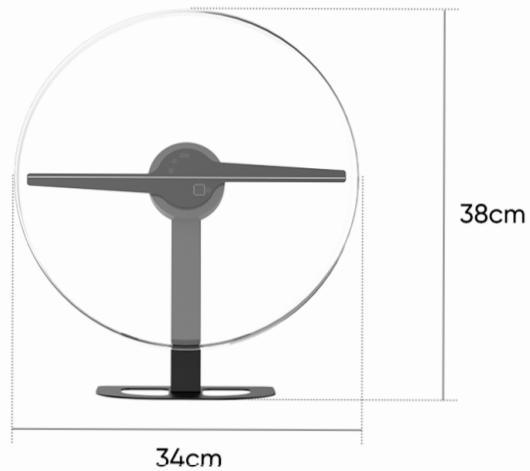

Mini 3D Hologram Display

- Desktop
- Plastic Cover

Specification

Model No	HOLO32
LEDs	224pcs
Resolution	1400*224
Input Power	AC100--240V, 50--60Hz, DC12V/3A
Upload Method	WIFI APP & TF card
File Format	MP4/JPG/MOV
View Angle	176°
Size	380*340*120mm
Weight	0.5Kg