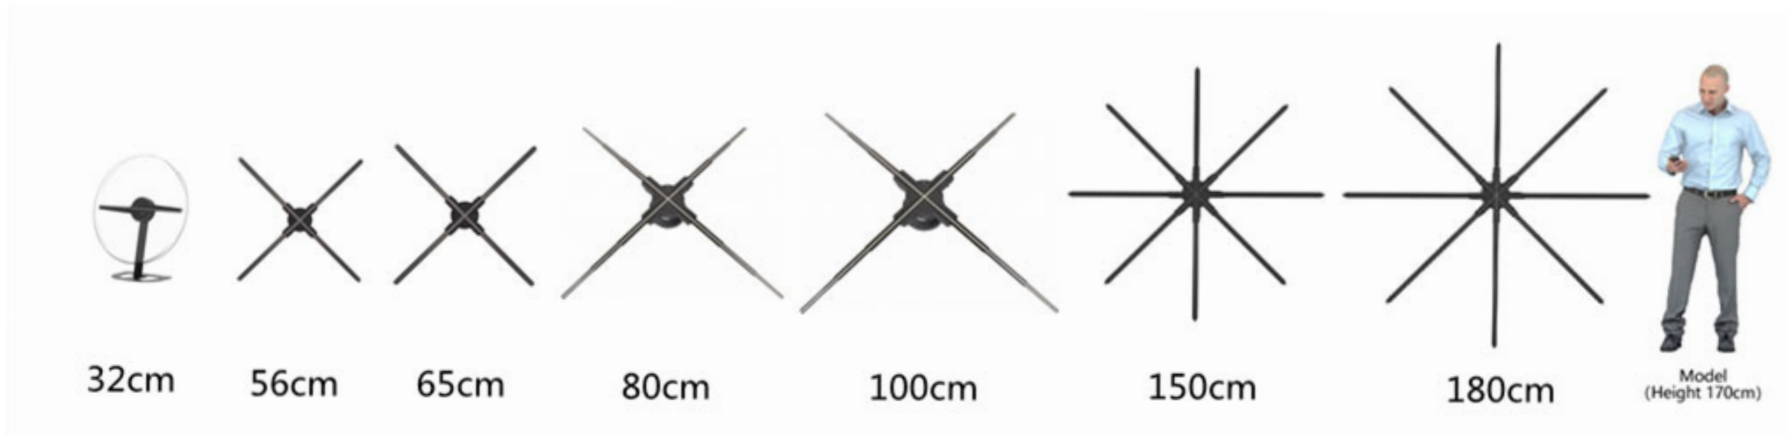

3D HOLOGRAM FAN DISPLAY PRODUCT RANGE

Mini 3D Hologram Display

- ◆ Desktop
- ◆ Plastic Cover

Specification

Model No	HOLO32
LEDs	224pcs
Resolution	1400*224
Input Power	AC100--240V, 50--60Hz, DC12V/3A
Upload Method	WIFI APP & TF card
File Format	MP4/JPG/MOV
View Angle	176°
Size	380*340*120mm
Weight	0.5Kg

Biggest Sizes 3D Hologram Display

- ◆ 8 Blades
- ◆ World's biggest sizes
- ◆ Sync Holowall
- ◆ Cloud Management

- Super Size
- Ultra-clear image quality
- High-end Flagship

Specification

Model No	HOLO150	HOLO180
Product size	1500*1500*140mm	1800*1800*140mm
Display size	150*150cm	180*180cm
Resolution	2048*2880dpi	2048*2512dpi
LEDs	8*360pcs	8*314pcs (Big LEDs)
Viewing angle	170°	170°
Rated power	320W	400W
Rotating speed	350r/min	350r/min
Adapter input voltage	AC100~240V 50/60Hz	AC100~240V 50/60Hz
Product input voltage	24V	24V
Remote controller	Multi-function	Multi-function
Storage	16GB	16GB
File Format	MP4, AVI, RMVB, JPG	MP4, AVI, RMVB, JPG
Upload method	WiFi APP/Cloud/Web	WiFi APP/Cloud/Web
Software system	Android/iOS Mobile/Windows PC	Android/iOS Mobile/Windows PC
Upload software	APP and PC software	APP and PC software
Bluetooth for Audio	Support	Support
Sync HOLOWall	Support	Support
Test Mode	Support	Support
Brightness Adjust	Support	Support
Angle Adjust	Support	Support
Timing Function	√ (Network version)	√ (Network version)
Material	ABS+PC/Aluminum	ABS+PC/Aluminum
Lifespan	20000hrs	20000hrs
Warranty	12 months	12 months